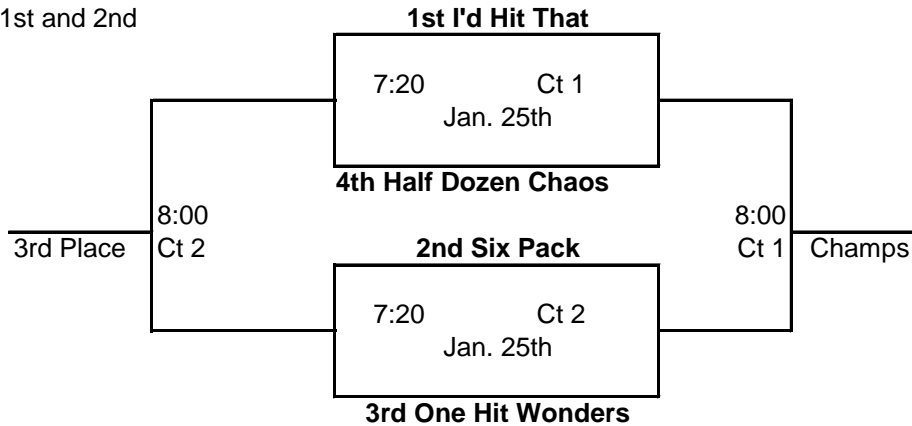

FARGO PARK DISTRICT - Winter 22-23

Women's "Middle Green" League Tournaments

All Matches will be played at Centennial Elem. School

Divison 1 Tournament - Jan. 25th

Awards for 1st and 2nd

Divison 2 Tournament - February 1st

Awards for 1st and 2nd

Final League Standings

1st Place I'd Hit That
2nd Place Six Pack
3rd Place One Hit Wonders
4th Place Half Dozen Chaos
5th Place Ligma
6th Place Mission Unblockable
7th Place The Box Blockers
8th Place Ace

Record

32 - 10
25 - 17
22 - 20
20 - 22 (3-3) + 1
20 - 22 (3-3) -1
19 - 23
17 - 25
13 - 29

Tournament

Div. 1
Div. 1
Div. 1
Div. 1
Div. 2
Div. 2
Div. 2
Div. 2