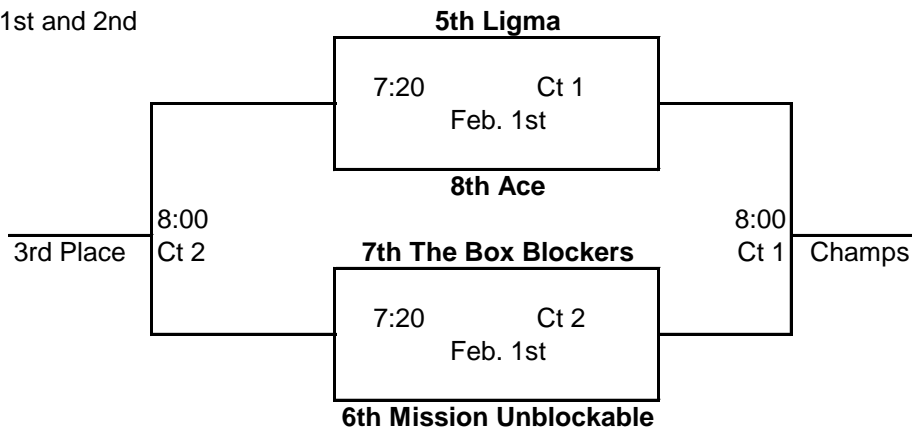

FARGO PARK DISTRICT - Winter 22-23

Women's "Middle Green" League Tournaments

All Matches will be played at Centennial Elem. School

Divison 1 Tournament - Jan. 25th

Awards for 1st and 2nd

Divison 2 Tournament - February 1st

Awards for 1st and 2nd

Final League Standings

1st Place I'd Hit That
2nd Place Six Pack
3rd Place One Hit Wonders
4th Place Half Dozen Chaos
5th Place Ligma
6th Place Mission Unblockable
7th Place The Box Blockers
8th Place Ace

Record

32 - 10
25 - 17
22 - 20
20 - 22 (3-3) + 1
20 - 22 (3-3) -1
19 - 23
17 - 25
13 - 29

Tournament

Div. 1
Div. 1
Div. 1
Div. 1
Div. 2
Div. 2
Div. 2
Div. 2