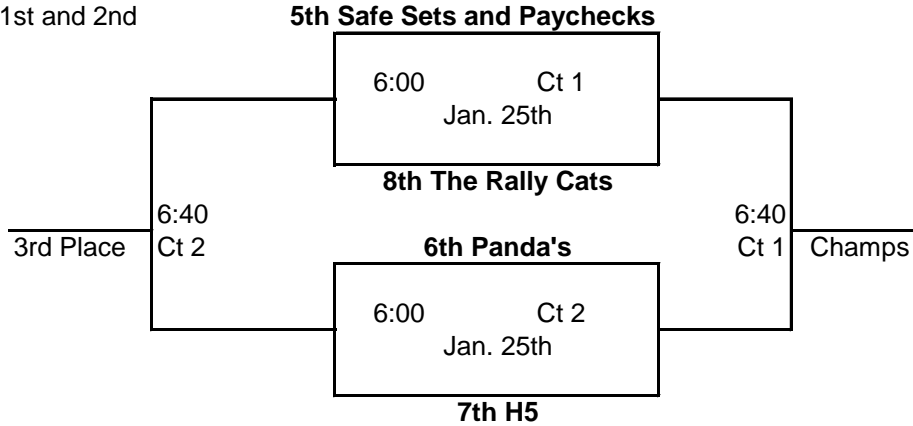

**FARGO PARK DISTRICT - Winter 22-23**  
**Women's "Middle Blue" League Tournaments**  
 All Matches will be played at Centennial Elem. School

**Divison 2 Tournament - Jan. 25th**

Awards for 1st and 2nd

**Divison 1 Tournament - Feb. 1st**

Awards for 1st and 2nd

<u>Final League Standings</u>	<u>Record</u>	<u>Tournament</u>
1st Place <b>Big Tippers</b>	34 - 8	<b>Div. 1</b>
2nd Place <b>We're Here To Bump</b>	28 - 14	<b>Div. 1</b>
3rd Place <b>Boss Ladies</b>	23 - 19	<b>Div. 1</b>
4th Place <b>Free Ballin'</b>	19 - 23	<b>Div. 1</b>
5th Place <b>Safe Sets and Paychecks</b>	18 - 24 (3-3)+13	<b>Div. 2</b>
6th Place <b>Panda's</b>	18 - 24 (3-3)-13	<b>Div. 2</b>
7th Place <b>H5</b>	16 - 26	<b>Div. 2</b>
8th Place <b>The Rally Cats</b>	12 - 30	<b>Div. 2</b>