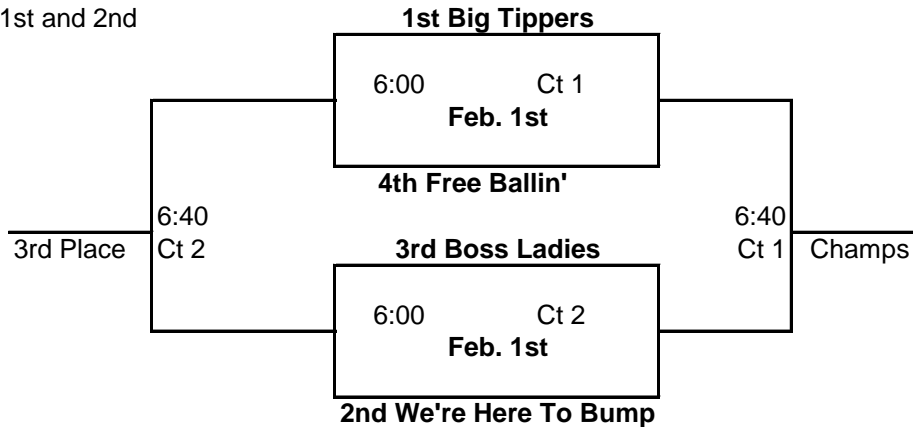

**FARGO PARK DISTRICT - Winter 22-23**  
**Women's "Middle Blue" League Tournaments**  
 All Matches will be played at Centennial Elem. School

**Divison 2 Tournament - Jan. 25th**

Awards for 1st and 2nd

**Divison 1 Tournament - Feb. 1st**

Awards for 1st and 2nd

<u>Final League Standings</u>	<u>Record</u>	<u>Tournament</u>
1st Place <b>Big Tippers</b>	34 - 8	<b>Div. 1</b>
2nd Place <b>We're Here To Bump</b>	28 - 14	<b>Div. 1</b>
3rd Place <b>Boss Ladies</b>	23 - 19	<b>Div. 1</b>
4th Place <b>Free Ballin'</b>	19 - 23	<b>Div. 1</b>
5th Place <b>Safe Sets and Paychecks</b>	18 - 24 (3-3)+13	<b>Div. 2</b>
6th Place <b>Panda's</b>	18 - 24 (3-3)-13	<b>Div. 2</b>
7th Place <b>H5</b>	16 - 26	<b>Div. 2</b>
8th Place <b>The Rally Cats</b>	12 - 30	<b>Div. 2</b>