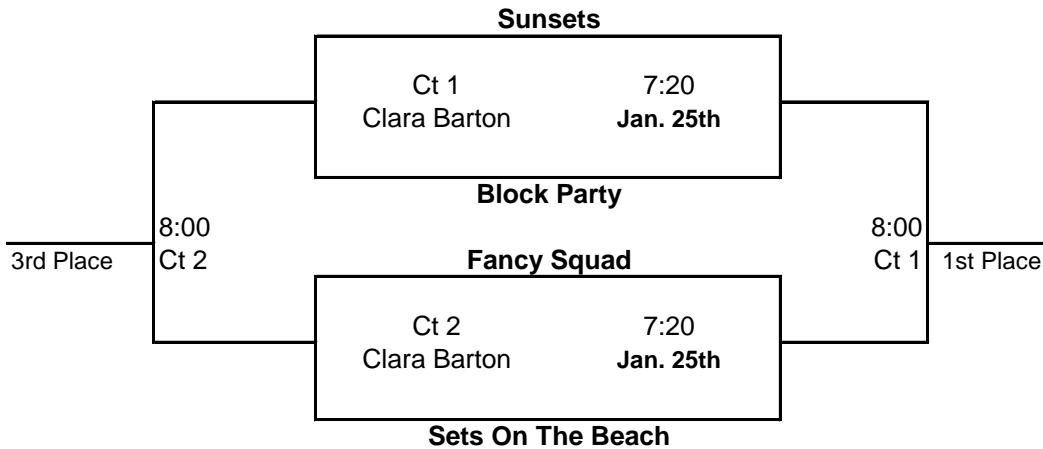

# FARGO PARK DISTRICT - WINTER 2022-23

## Women's "Lower/Rec - Division 4" Volleyball League Tournament

All Matches Played on Wednesday, January 25th

All Matches Played at Clara Barton Elem. School

Weather Hotline - 298-6915 Ext 4

\*Awards For 1st and 2nd Place.

#### Lower Red

1st Place	Straight Aces
2nd Place	Kinky Sets
3rd Place	Volley Queens
4th Place	Arm & Hammer
5th Place	B Team
6th Place	Sunsets
7th Place	Sets On The Beach

31 - 11
27 - 15
24 - 18 (4-2)
24 - 18 (2-4)
16 - 26
15 - 27
10 - 32