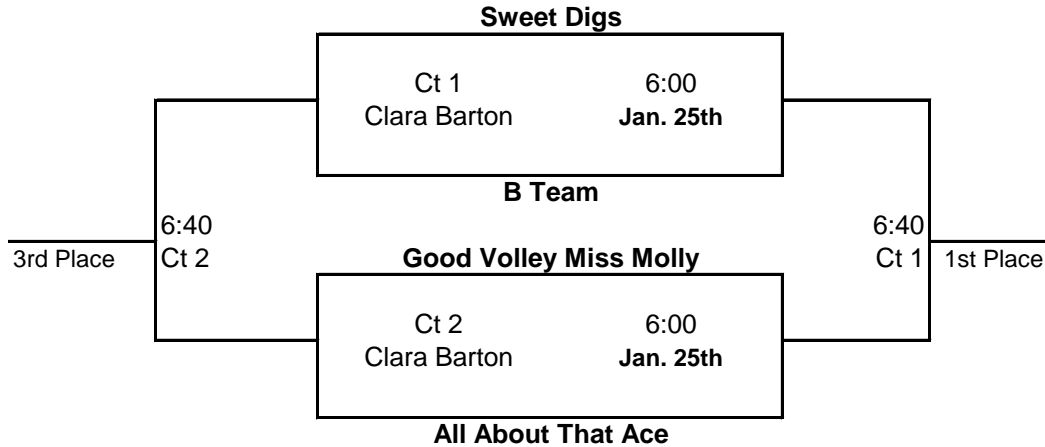

# FARGO PARK DISTRICT - WINTER 2022-23

## Women's "Lower/Rec - Division 3" Volleyball League Tournament

All Matches Played on Wednesday, January 25th

All Matches Played at Clara Barton Elem. School

Weather Hotline - 298-6915 Ext 4

\*Awards For 1st and 2nd Place.

#### Lower Red

1st Place	Straight Aces
2nd Place	Kinky Sets
3rd Place	Volley Queens
4th Place	Arm & Hammer
5th Place	B Team
6th Place	Sunsets
7th Place	Sets On The Beach

### Tournament

Division 1
Division 1
Division 2
Division 3
Division 3
Division 3

Division 1
Division 1
Division 2
Division 2
Division 3
Division 4
Division 4

Division 2
Division 4
Division 4